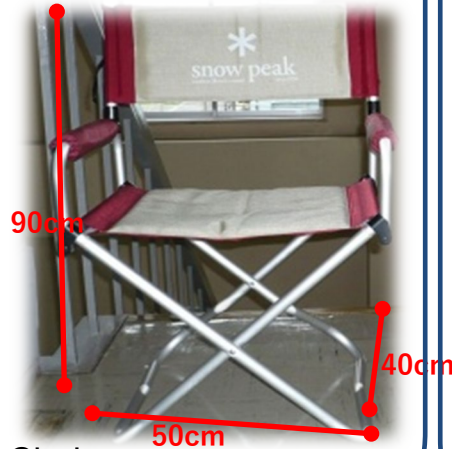

5 ITEMS THAT COULD AFFECT THE AIRCRAFT OPERATION

- Helium Balloon
- Radio Equipment, etc.
- Radio Control Toys

航空祭会場内への持込み禁止物（例示）

PROHIBITED (Example)

Cooler
sum of the length, width
and height : 140 cm

Bag
sum of the length, width
and height : 140 cm

Stepladder
sum of the length, width
and height : 190 cm

Chair
sum of the length, width
and height : 180 cm

ALLOWED (Example)

Backpack
sum of the length, width
and height : 89 cm

Tripod
sum of the length, width
and height : 70cm

Shoulder Bag
sum of the length, width
and height : 45 cm

Chair
sum of the length, width
and height : 70 cm

※If the item can be folded, it will be allowed to be brought in when it is folded.
※When we see them with the extended items, the owners will be briefed.